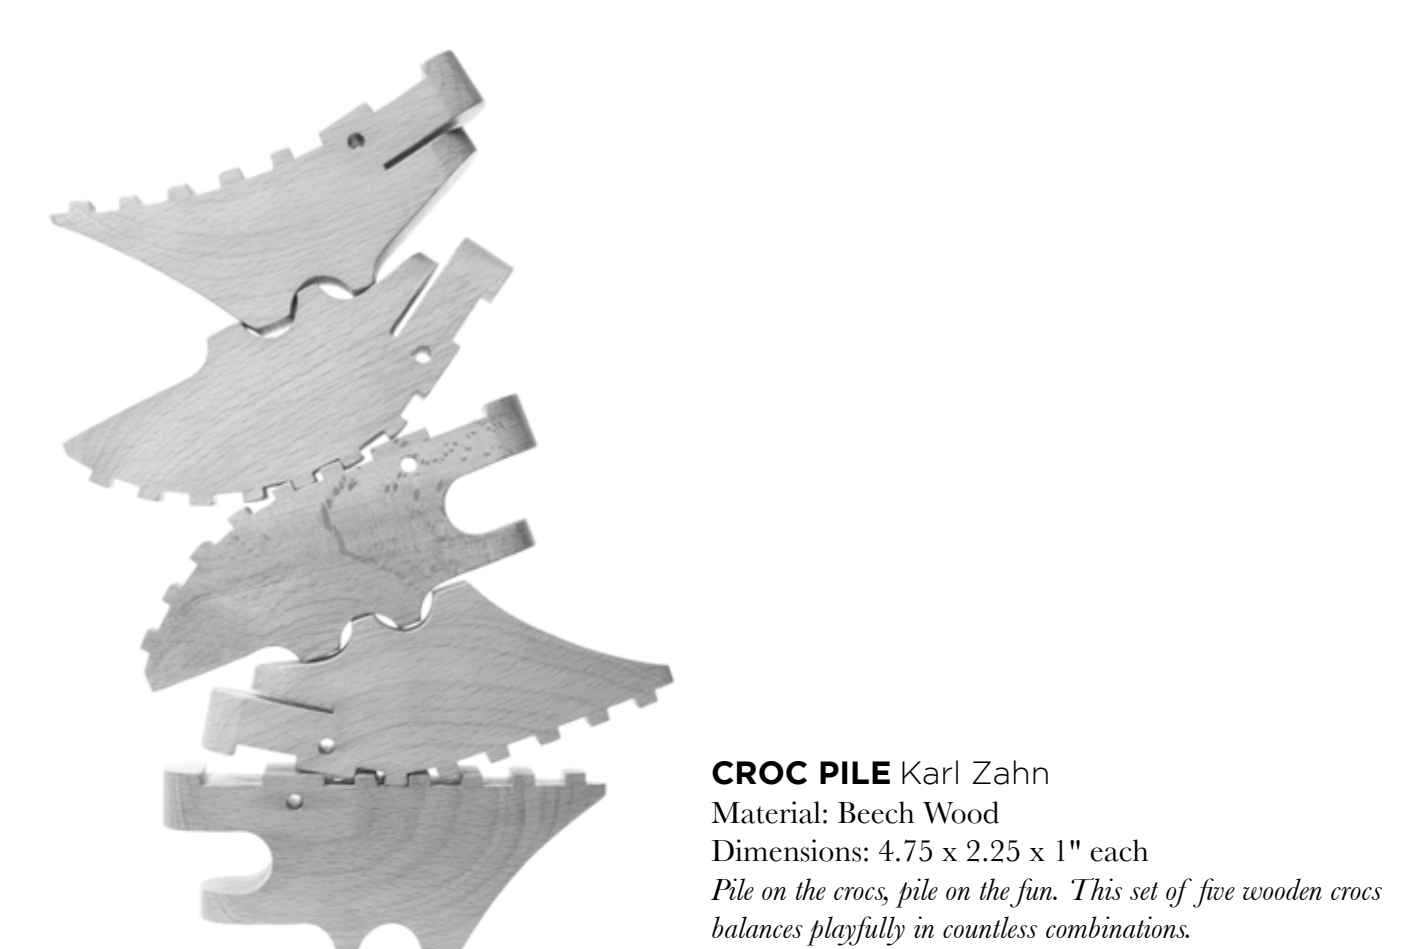

ARE AWARE

SPRING
2012

DOVETAIL ANIMALS Karl Zahn

Material: Beech Wood

Dimensions: 5.5 x 4 x 1.5" each

There's a beginning, middle and end to each Dovetail Animal or—head, torso, and tail. Three beautifully smooth wooden shapes, whose dovetail joints converge to form an animal. Available in five styles; dog, llama, elephant, horse and crocodile. Sold individually.

LITTLE DISTORTION Paul Loebach
Material: Resin and Marble
Dimensions: 3 x 3 x 4" each
A traditional candlestick form, distorted through a 3D rendering program, rapid prototyped, then cast. Three new styles, each available in black and white. Sold individually or in sets of three.

CROC PILE Karl Zahn
Material: Beech Wood
Dimensions: 4.75 x 2.25 x 1" each
Pile on the crocs, pile on the fun. This set of five wooden crocs balances playfully in countless combinations.

DRIFTWOOD HOOKS Kiel Mead

Material: Stained driftwood

Dimensions: Sizes vary between 8" and 12"

Designer Kiel Mead scours the shores of New York state for beached driftwood. After a thorough process of bleaching and staining, the seasoned wood discovers new life—as a helpful hook. Available in a rainbow of colors. No two are alike. Shades vary slightly. Each comes with two brass screws. Made in Brooklyn.