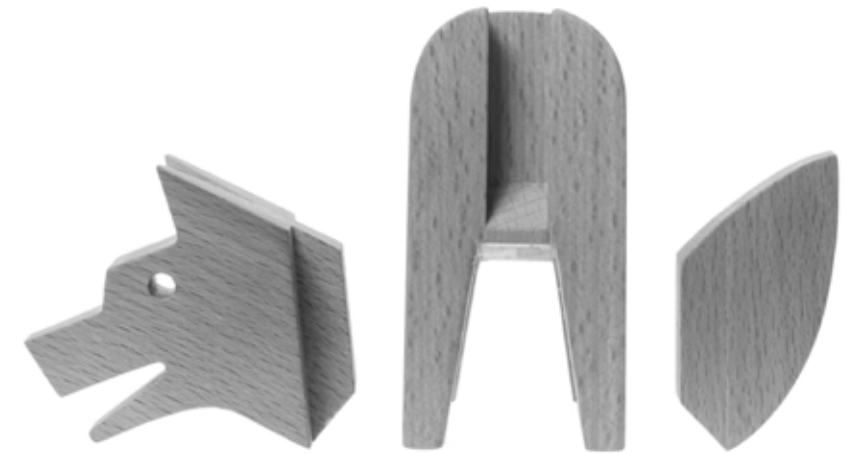

ARE AWARE

SPRING
2012

DOVETAIL ANIMALS Karl Zahn

Material: Beech Wood

Dimensions: 5.5 x 4 x 1.5" each

There's a beginning, middle and end to each Dovetail Animal or—head, torso, and tail. Three beautifully smooth wooden shapes, whose dovetail joints converge to form an animal. Available in five styles; dog, llama, elephant, horse and crocodile. Sold individually.

LITTLE DISTORTION Paul Loebach
Material: Resin and Marble
Dimensions: 3 x 3 x 4" each
A traditional candlestick form, distorted through a 3D rendering program, rapid prototyped, then cast. Three new styles, each available in black and white. Sold individually or in sets of three.

CROC PILE Karl Zahn
Material: Beech Wood
Dimensions: 4.75 x 2.25 x 1" each
Pile on the crocs, pile on the fun. This set of five wooden crocs balances playfully in countless combinations.

DRIFTWOOD HOOKS Kiel Mead

Material: Stained driftwood

Dimensions: Sizes vary between 8" and 12"

Designer Kiel Mead scours the shores of New York state for beached driftwood. After a thorough process of bleaching and staining, the seasoned wood discovers new life—as a helpful hook. Available in a rainbow of colors. No two are alike. Shades vary slightly. Each comes with two brass screws. Made in Brooklyn.