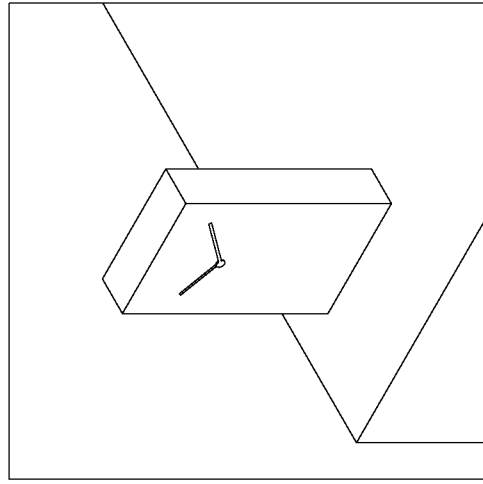

INSTRUCTIONS

TWICE ONCE & TWICE TWICE WALL/MANTEL CLOCK BY JONAS DAMON

1

2

3

1

2

3