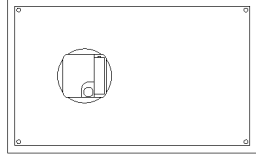

INSTRUCTIONS

TWICE ONCE & TWICE TWICE WALL/MANTEL CLOCK BY JONAS DAMON

1

2

3

1

2

3